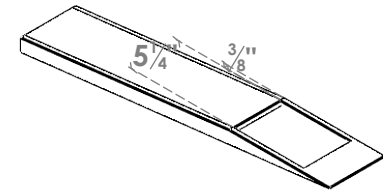

ITEM NUMBER: BRCPC060X34000X04000TRA

6"W X 34"D X 4"H TRADITIONAL ARCHITECTURAL GRADE PVC CLOSED KNEE BRACE

SIDE PROFILE

FRONT PROFILE

ISOMETRIC

EKENA MILLWORK
2300 WEST MAIN ST.
CLARKSVILLE, TX 75426
TOLL FREE: 866-607-0453
WWW.EKENAMILLWORK.COM