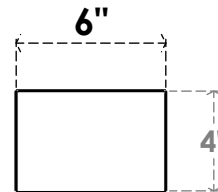

ITEM NUMBER: BRCPC060X34000X04000TRA

6"W X 34"D X 4"H TRADITIONAL ARCHITECTURAL GRADE PVC CLOSED KNEE BRACE

SIDE PROFILE

FRONT PROFILE

ISOMETRIC

EKENA MILLWORK
2300 WEST MAIN ST.
CLARKSVILLE, TX 75426
TOLL FREE: 866-607-0453
WWW.EKENAMILLWORK.COM