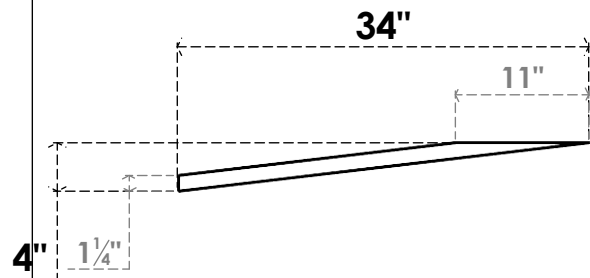

ITEM NUMBER: BRCPC060X34000X04000TRA

6"W X 34"D X 4"H TRADITIONAL ARCHITECTURAL GRADE PVC CLOSED KNEE BRACE

SIDE PROFILE

FRONT PROFILE

ISOMETRIC

EKENA MILLWORK
2300 WEST MAIN ST.
CLARKSVILLE, TX 75426
TOLL FREE: 866-607-0453
WWW.EKENAMILLWORK.COM